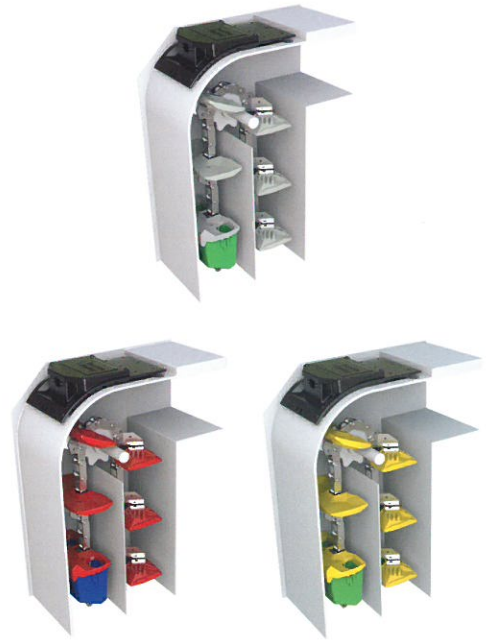

Specifications

COMBINES

CASE IH® 2X88/2X77/X088/X130/X140/X010/X120/
X230/X240

JOHN DEERE® 9X00/9X10/9X50/9X60/9X70/
S-Series

LEXION® all 400-Series/500-Series/700-Series

Learn more at precisionplanting.com

Precision Planting®