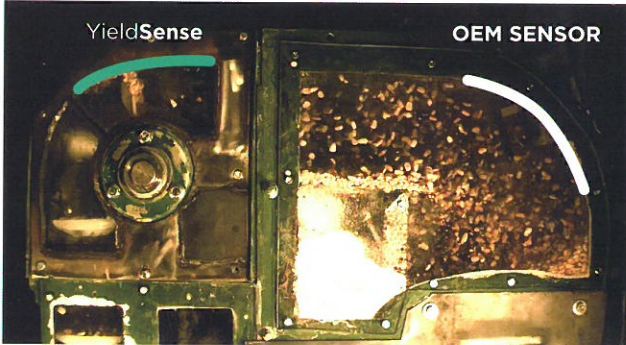

Spatial Accuracy Matters

Getting accurate yield data on a field-level is helpful, but calibrations are time consuming. Getting yield data that is spatially accurate within a field helps make even better decisions. A spatially accurate and easy to calibrate yield monitor provides the best information for the best decisions.

Setup is Simple with YieldSense

YieldSense is simple to use. One simple calibration per crop, per season is all you need to get started. Our unique grain property kit keeps the sensor calibrated as you change hybrids, varieties and moistures within fields, and from field to field.

See The Difference

Relocating the flow sensor enables accuracy across varying flow rates. Redesigned paddles create a consistent throw of grain across the flow sensor. Check out the high speed screen captures showing grain flow at different bu/A and how the different sensors are reading the grain.

Showing low grain flow across sensor areas. Much of the grain doesn't even hit the other yield sensors (shown in white).

Showing high grain flow across sensor areas. Other yield sensors (shown in white) don't get an accurate reading because grain is hitting grain instead of the sensor.