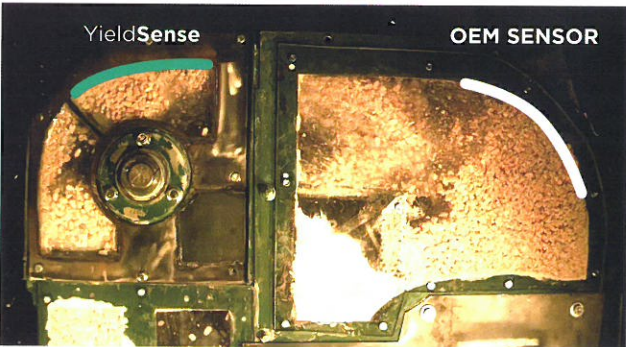

Spatial Accuracy Matters

Getting accurate yield data on a field-level is helpful, but calibrations are time consuming. Getting yield data that is spatially accurate within a field helps make even better decisions. A spatially accurate and easy to calibrate yield monitor provides the best information for the best decisions.

Setup is Simple with YieldSense

YieldSense is simple to use. One simple calibration per crop, per season is all you need to get started. Our unique grain property kit keeps the sensor calibrated as you change hybrids, varieties and moistures within fields, and from field to field.

See The Difference

Relocating the flow sensor enables accuracy across varying flow rates. Redesigned paddles create a consistent throw of grain across the flow sensor. Check out the high speed screen captures showing grain flow at different bu/A and how the different sensors are reading the grain.

Showing low grain flow across sensor areas. Much of the grain doesn't even hit the other yield sensors (shown in white).

Showing high grain flow across sensor areas. Other yield sensors (shown in white) don't get an accurate reading because grain is hitting grain instead of the sensor.