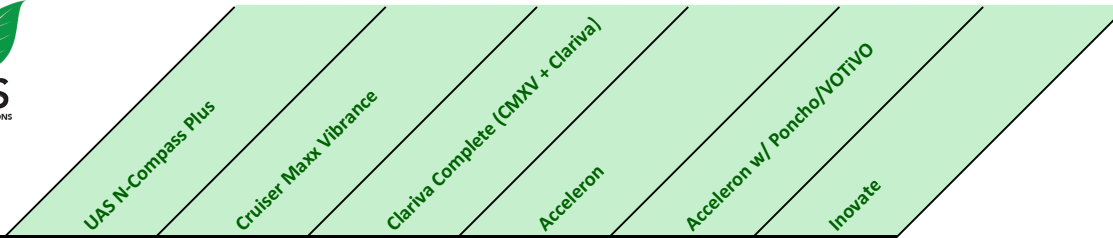

Seed Treatment with N-Compass

Cool wet soils, typical during spring planting conditions, can promote unfavorable growing environment for soybean seedlings and young plants. Seed treatment can help protect the seed and seedlings during emergence resulting in better plant stands, better yields and increase profits.

What it Controls:

	UAS N-Compass Plus	Cruiser Maxx Vibrance	Clariva Complete (CMV + Clariva)	Acceleron	Acceleron w/ Poncho/VOTIVO	Inovate
Fusarium	✓✓	✓	✓	✓	✓	✓
Rhizoctonia	✓✓	✓✓	✓✓	✓	✓	✓
Pythium	✓✓	✓	✓	✓	✓	✓
Phytophthora	✓	✓	✓	✓	✓	✓
High-Rate Phytophthora	✓	✓	✓			
Bean Leaf Beetle	✓	✓	✓	✓	✓	✓
Wireworm	✓	✓	✓	✓	✓	✓
Seed Corn Maggot	✓	✓	✓	✓	✓	✓
Increased Root Development	✓					